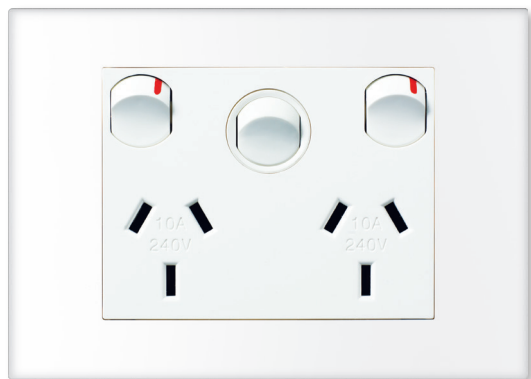

Data Sheet

VIVO™

Double Powerpoint with Extra Switch, 10A

CAT NO. EV777XWE, EV777XGR

A brand of legrand®

EV777XWE

EV777XGR

Cat No.	EV777XWE	EV777XGR
Description	Vivo™ Double Powerpoint with Extra Switch, 10A	
Supply voltage	230 - 240V a.c.	
Current rating	10A	
Colour	White (WE)	Dark Grey (GR)
Plate size (W x H x D)	119 x 85 x 10mm	
Mounting centres	84mm	
Compliance	AS/NZS 3112	

VIVO™

Double Powerpoint with Extra Switch, 10A

CAT NO. EV777XWE, EV777XGR

A brand of legrand®

EV777XWE

EV777XGR

- Inline terminals for easier installation
- Internal safety shutters for extra safety
- More fixing options - 4 corners
- Retained terminal screws

Single product (Qty 1)	
Cat No.	Barcode
EV777XWE	9321001465256
EV777XGR	9321001465348

Inner box (Qty 10)		
Cat No.	Barcode	Dimensions (W x H x D)
EV777XWE	9321001466512	163 x 174 x 124mm
EV777XGR	9321001466598	163 x 174 x 124mm