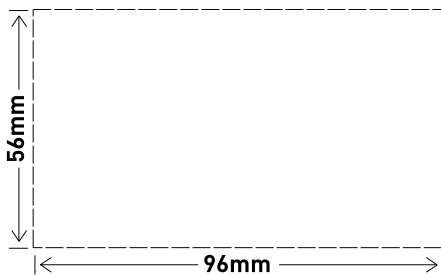

Data Sheet

VIVO™

Double Powerpoint with Extra Switch, 10A

CAT NO. EV777XWE, EV777XGR

A brand of legrand®

EV777XWE

EV777XGR

Cat No.	EV777XWE	EV777XGR
Description	Vivo™ Double Powerpoint with Extra Switch, 10A	
Supply voltage	230 - 240V a.c.	
Current rating	10A	
Colour	White (WE)	Dark Grey (GR)
Plate size (W x H x D)	119 x 85 x 10mm	
Mounting centres	84mm	
Compliance	AS/NZS 3112	

VIVO™

Double Powerpoint with Extra Switch, 10A

CAT NO. EV777XWE, EV777XGR

A brand of legrand®

EV777XWE

EV777XGR

- Inline terminals for easier installation
- Internal safety shutters for extra safety
- More fixing options - 4 corners
- Retained terminal screws

Single product (Qty 1)	
Cat No.	Barcode
EV777XWE	9321001465256
EV777XGR	9321001465348

Inner box (Qty 10)		
Cat No.	Barcode	Dimensions (W x H x D)
EV777XWE	9321001466512	163 x 174 x 124mm
EV777XGR	9321001466598	163 x 174 x 124mm

Outer box (Qty 120)		
Cat No.	Barcode	Dimensions (W x H x D)
EV777XWE	9321001467762	387 x 272 x 515mm
EV777XGR	9321001467847	387 x 272 x 515mm

Glass and tile cut-out dimensions:

Legrand Australia
1300 369 777
www.hpm.com.au
ABN 31 000 102 661