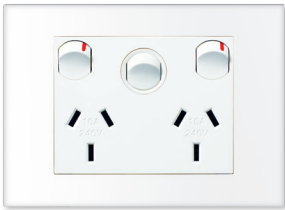

Data Sheet

VIVO™

Double Powerpoint with Extra Switch, 10A

CAT NO. EV777XWE, EV777XGR

A brand of legrand®

EV777XWE

EV777XGR

Cat No.	EV777XWE	EV777XGR
Description	Vivo™ Double Powerpoint with Extra Switch, 10A	
Supply voltage	230 - 240V a.c.	
Current rating	10A	
Colour	White (WE)	Dark Grey (GR)
Plate size (W x H x D)	119 x 85 x 10mm	
Mounting centres	84mm	
Compliance	AS/NZS 3112	

VIVO™

Double Powerpoint with Extra Switch, 10A

CAT NO. EV777XWE, EV777XGR

A brand of legrand®

EV777XWE

EV777XGR

- Inline terminals for easier installation
- Internal safety shutters for extra safety
- More fixing options - 4 corners
- Retained terminal screws